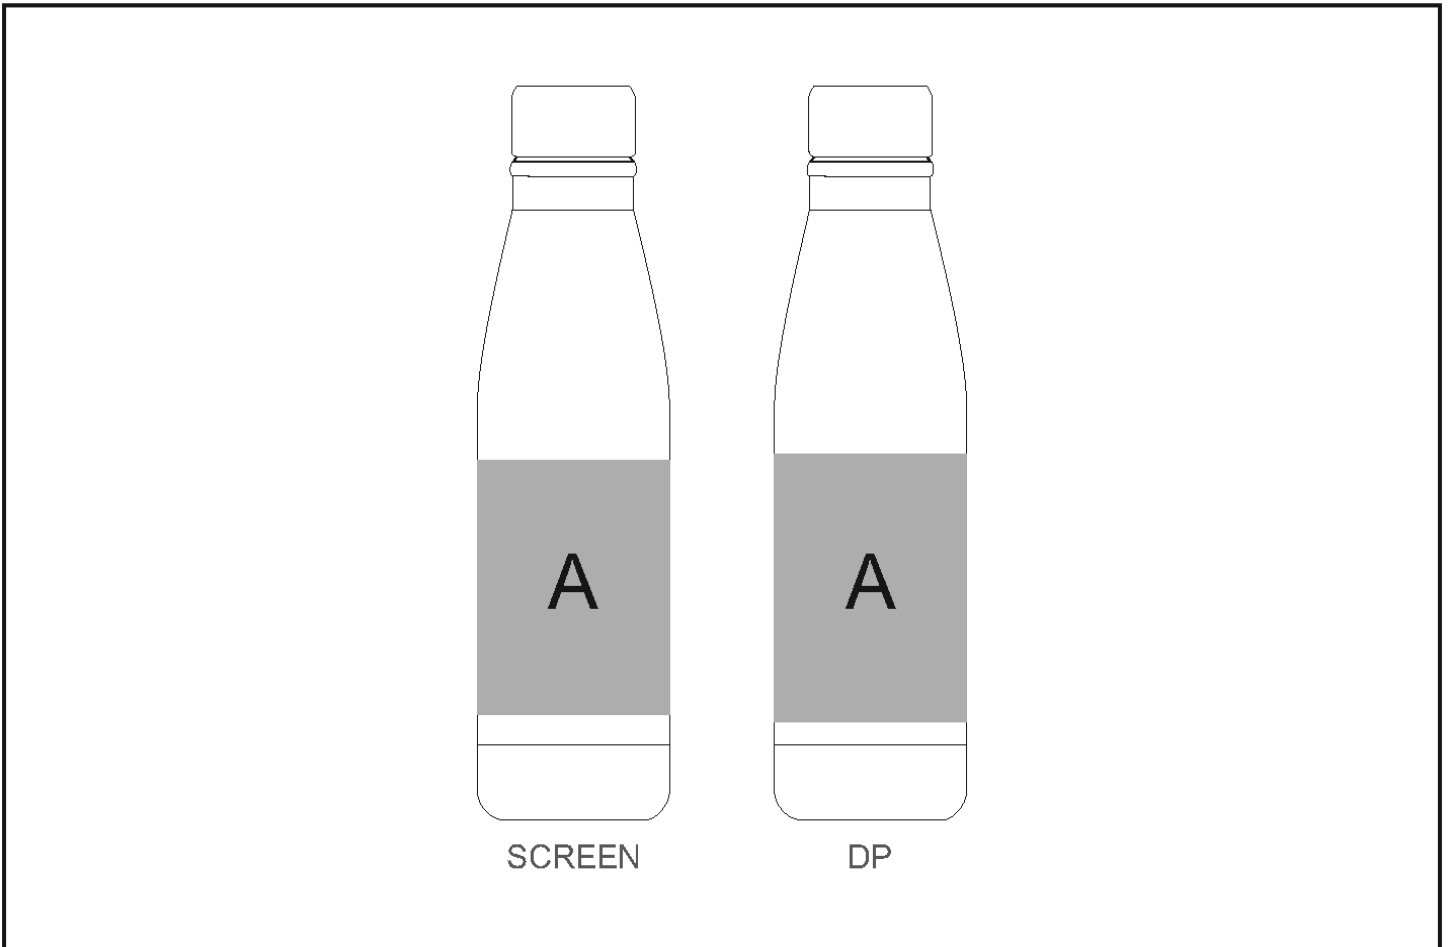

DW-7265

Okiyo Kimi Wheat Straw Water Bottle

Need to know:

- Includes 1-Colour, 1-Position Screen Wrap (setup fee applies)

Branding Options:

Position	Branding Method (Branding Code)	No. of Colours	Dimension
A	Screen Wrap (SW)	1 Colour	165mm wide x 110mm high
A	Digital Print Drinkware (DP-C)	Full Colour	100mm wide x 80mm high
A	Digital Print Drinkware (DP-D)	Full Colour	210mm wide x 95mm high